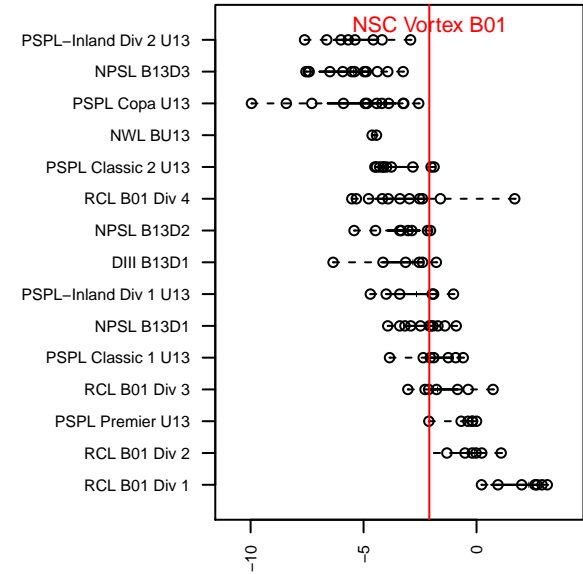

NSC Vortex B01

Northshore SC
 Woodinville, WA
 B01 total strength=887
 attack=1.97 defense=0.93
 fall league = NPSL B13D1

alt names used:
 NORTHSHORE SELECT NSC VORTEX B01 (1
 NSC BU13 Vortex

Venues played:
 2014 Kent Cornucopia Cup U13 Gold U13
 2014 Sky River BU13
 2014 NPSL B13D1
 2014 Founders Cup B01

**attack and defense variance (black dot)
relative to other teams
and top 10 in region**

**attack and defense rating
relative to others at age
and all opponents in last 13 months**

Performance relative to 13 month average