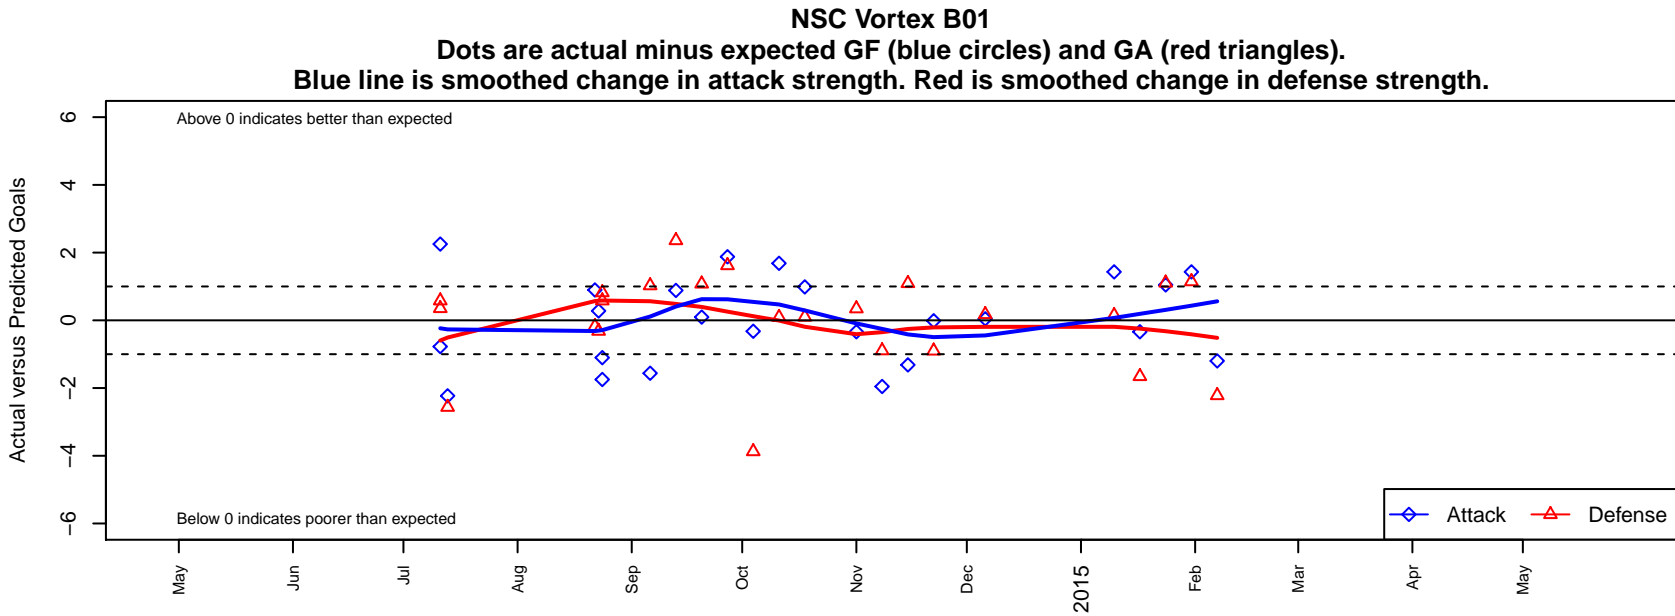

NSC Vortex B01

Northshore SC
 Woodinville, WA
 B01 total strength=887
 attack=1.97 defense=0.93
 fall league = NPSL B13D1

alt names used:
 NORTHSHORE SELECT NSC VORTEX B01 (1
 NSC BU13 Vortex

Venues played:
 2014 Kent Cornucopia Cup U13 Gold U13
 2014 Sky River BU13
 2014 NPSL B13D1
 2014 Founders Cup B01

**attack and defense variance (black dot)
relative to other teams
and top 10 in region**

**attack and defense rating
relative to others at age
and all opponents in last 13 months**

Performance relative to 13 month average